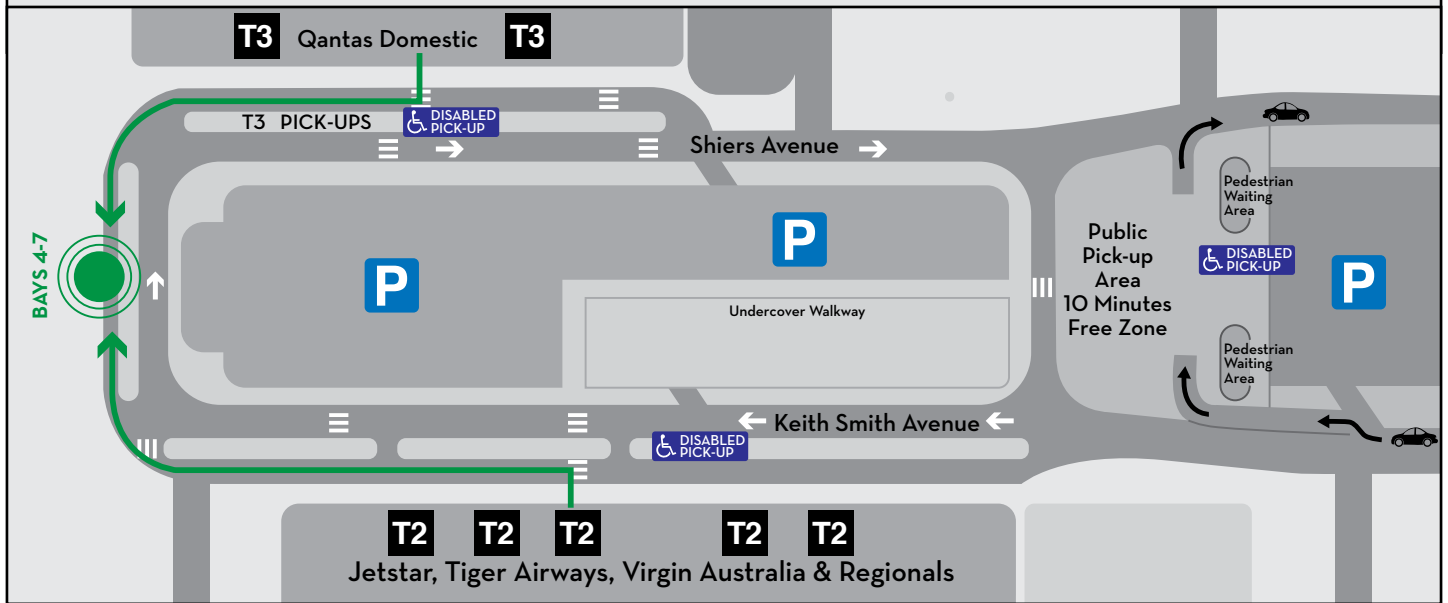

## DOMESTIC AIRPORT SHUTTLE BUS PICK UP AREA, (T2 and T3)

- > The shuttle pickup is halfway between T1 and T2 on the 'U' shaped curved section of road on the lower level.
- > From T2 walk out of the terminal and turn left
- > From T3 walk out of the terminal and turn right

## INTERNATIONAL AIRPORT SHUTTLE BUS PICK UP AREA, (T1)

- > Walk out of the terminal and turn right.
- > The shuttle pickup is from Bus Bay 12.

## INTERNATIONAL (T1)

6:25
6:55
7:25
8:10
8:45
9:20
9:55
10:30
11:05
11:40
12:15
12:50
13:25
14:00
14:35
15:10
15:45
16:20
16:55
17:30
18:05
18:40
19:15
19:50
20:25
21:00
21:35
22:10
22:45
23:20

## DOMESTIC (T2 & T3)

6:30
7:05
7:40
8:15
8:50
9:25
10:00
10:35
11:10
11:45
12:20
12:55
13:30
14:05
14:40
15:15
15:50
16:25
17:00
17:35
18:10
18:45
19:20
19:55
20:30
21:05
21:40
22:15
22:50

SHUTTLE BUS SERVICE PROVIDED BY: