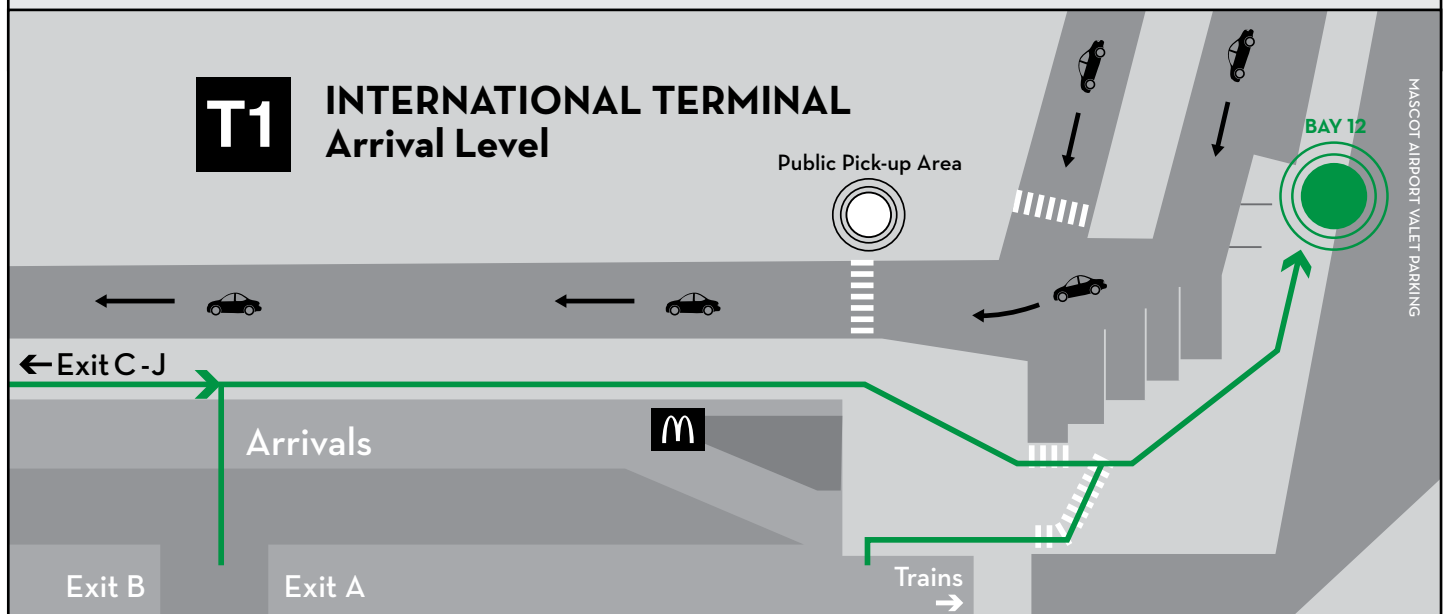

## DOMESTIC AIRPORT SHUTTLE BUS PICK UP AREA, (T2 and T3)

- > The shuttle pickup is halfway between T1 and T2 on the 'U' shaped curved section of road on the lower level.
- > From T2 walk out of the terminal and turn left
- > From T3 walk out of the terminal and turn right

## INTERNATIONAL AIRPORT SHUTTLE BUS PICK UP AREA, (T1)

- > Walk out of the terminal and turn right.
- > The shuttle pickup is from Bus Bay 12.

## INTERNATIONAL (T1)

6:25
6:55
7:25
8:10
8:45
9:20
9:55
10:30
11:05
11:40
12:15
12:50
13:25
14:00
14:35
15:10
15:45
16:20
16:55
17:30
18:05
18:40
19:15
19:50
20:25
21:00
21:35
22:10
22:45
23:20

## DOMESTIC (T2 & T3)

6:30
7:05
7:40
8:15
8:50
9:25
10:00
10:35
11:10
11:45
12:20
12:55
13:30
14:05
14:40
15:15
15:50
16:25
17:00
17:35
18:10
18:45
19:20
19:55
20:30
21:05
21:40
22:15
22:50

SHUTTLE BUS SERVICE PROVIDED BY: